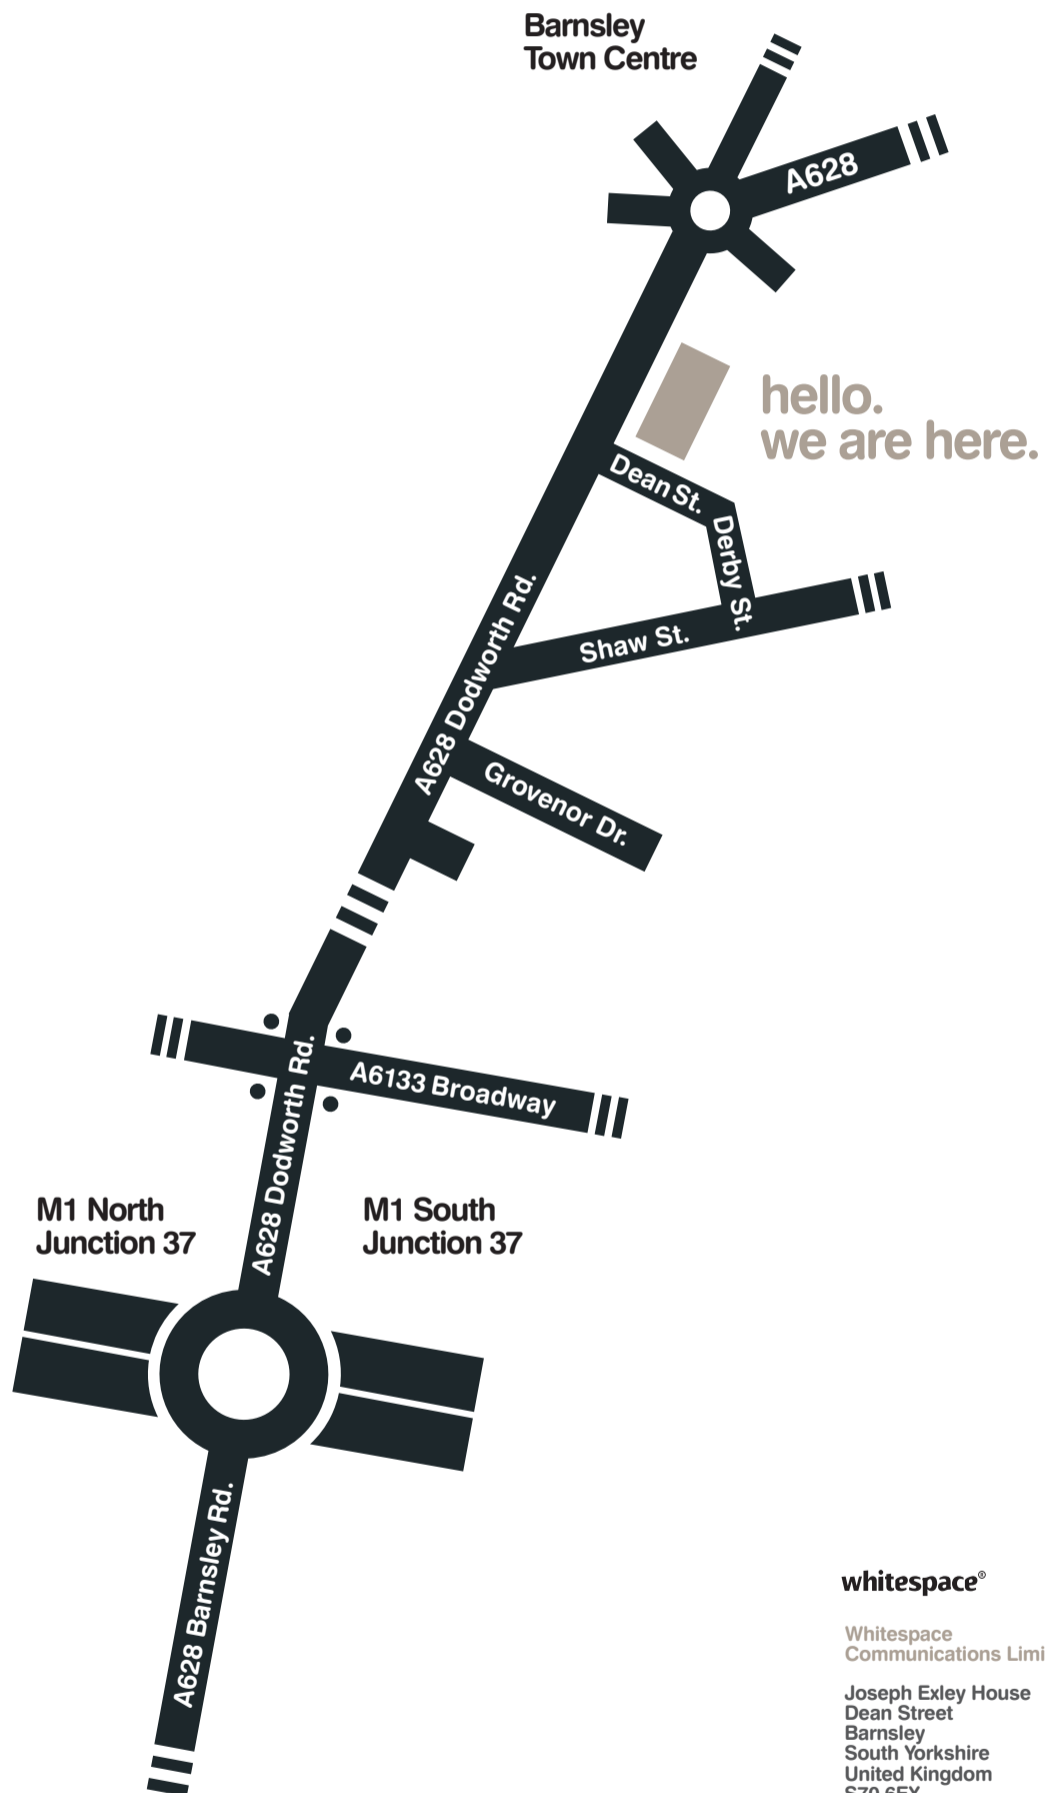

directional use of whitespace.

How to find us from the M1.

Leave the M1 at junction 37 and follow the A628 Dodworth Road towards Barnsley.

Continue through the lights at the cross roads on the A628.

Take the third turning on your right into Shaw Lane.

Take the second left into Derby Street which is a one-way street.

Derby Street then leads into Dean Street that leads back onto the A628 Dodworth Road.

Just before the junction with Dodworth Road, turn right through the gates and into the car park, Joseph Exley House is directly in front of you.